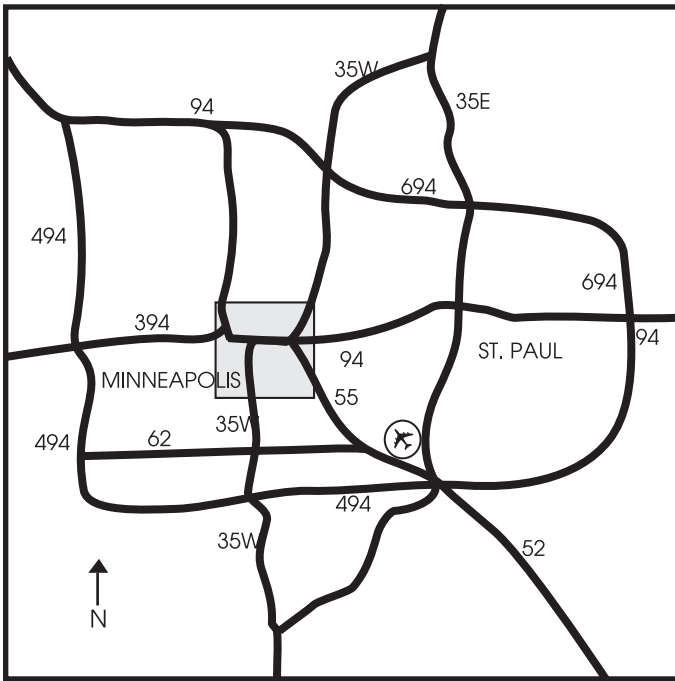

Pelvic Floor Center

2800 Medical Office Building
2800 Chicago Avenue South, Suite 300
Minneapolis, MN 55407
(651) 225-7800

Please visit our Website . . . www.colonrectal.org

Directions

FROM THE NORTH ON I-35W

Exit I-35W at the Hiawatha/Highway 55 Exit (Exit 17A). Follow Hiawatha/Highway 55 to E. 26th St. and turn right. Follow E. 26th St. to Chicago Ave. and turn left. Turn right into the parking ramp just past E. 28th St. We are at the southwest corner of E. 28th St. and Chicago Ave.

FROM THE SOUTH ON I-35W

Exit I-35W at the 31st Street/Lake Street Exit (Exit 15). Go North on the frontage road (2nd Ave. South) to E. 28th St. and turn right. Follow E. 28th St. to Chicago Ave. and turn right. Turn right into the parking ramp. We are at the southwest corner of E. 28th St. and Chicago Ave.

FROM THE EAST ON I-94

Exit I-94 at Cedar Ave. (Exit 234C) and turn left. Follow Cedar Ave. (Cedar veers to the right at the traffic lights) to E. 26th St. and turn right. Follow E. 26th St. to Chicago Ave. and turn left. Turn right into the parking ramp just past E. 28th St. We are at the southwest corner of E. 28th St. and Chicago Ave.

FROM THE WEST ON I-94

Exit I-94 at the Hiawatha/Highway 55 Exit (Exit 234A). Follow Hiawatha/Highway 55 to E. 26th St. and turn right. Follow E. 26th St. to Chicago Ave. and turn left. Turn right into the parking ramp just past E. 28th St. We are at the southwest corner of E. 28th St. and Chicago Ave.

FROM THE WEST ON I-394

Follow I-394 to I-94 East(Exit 8B) and exit at the Hiawatha/Highway 55 Exit (Exit 234A). Follow Hiawatha/Highway 55 to E. 26th St. and turn right. Follow E. 26th St. to Chicago Ave. and turn left. Turn right into the parking ramp just past E. 28th St. We are at the southwest corner of E. 28th St. and Chicago Ave.

FROM THE SOUTHEAST ON HIAWATHA/HWY 55

Turn left off Hiawatha/Highway 55 onto E. 26th St. Follow E. 26th St. to Chicago Ave. and turn left. Turn right into the parking ramp just past E. 28th St. We are at the southwest corner of E. 28th St. and Chicago Ave. .